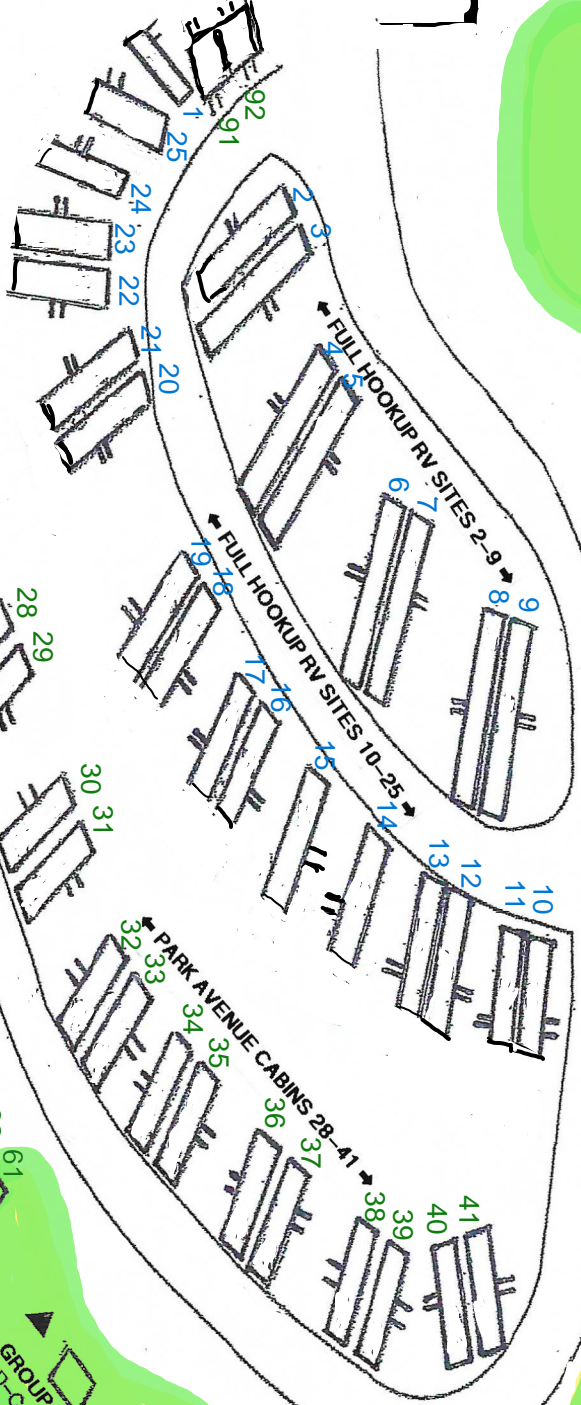

General Store
Office

- 1 (H)
- 2 (H)
- 3 (H)
- 4 (H)
- 5 (H)
- 6 (H)
- 7 (H)
- 8 (H)
- 9 (H)

GROUP VENUE
MULTI-PURPOSE ROOM

JORDANELLE DAM

JORDANELLE CABINS 42-49

GROUP VENUE
PAVILION PARK

GROUP VENUE
CANAL PARK

W. CANAL
ST. PARK

WATER/SEWER HOOKUP RV SITES A-L

FULL HOOKUP RV SITES 2-9
FULL HOOKUP RV SITES 10-25

GROUP VENUE
MID-CANAL PARK

GROUP VENUE
LOWER DEEP PARK

TENT SITES

CANAL STREET CABINS 61-72
TIMPANOGOS CANAL